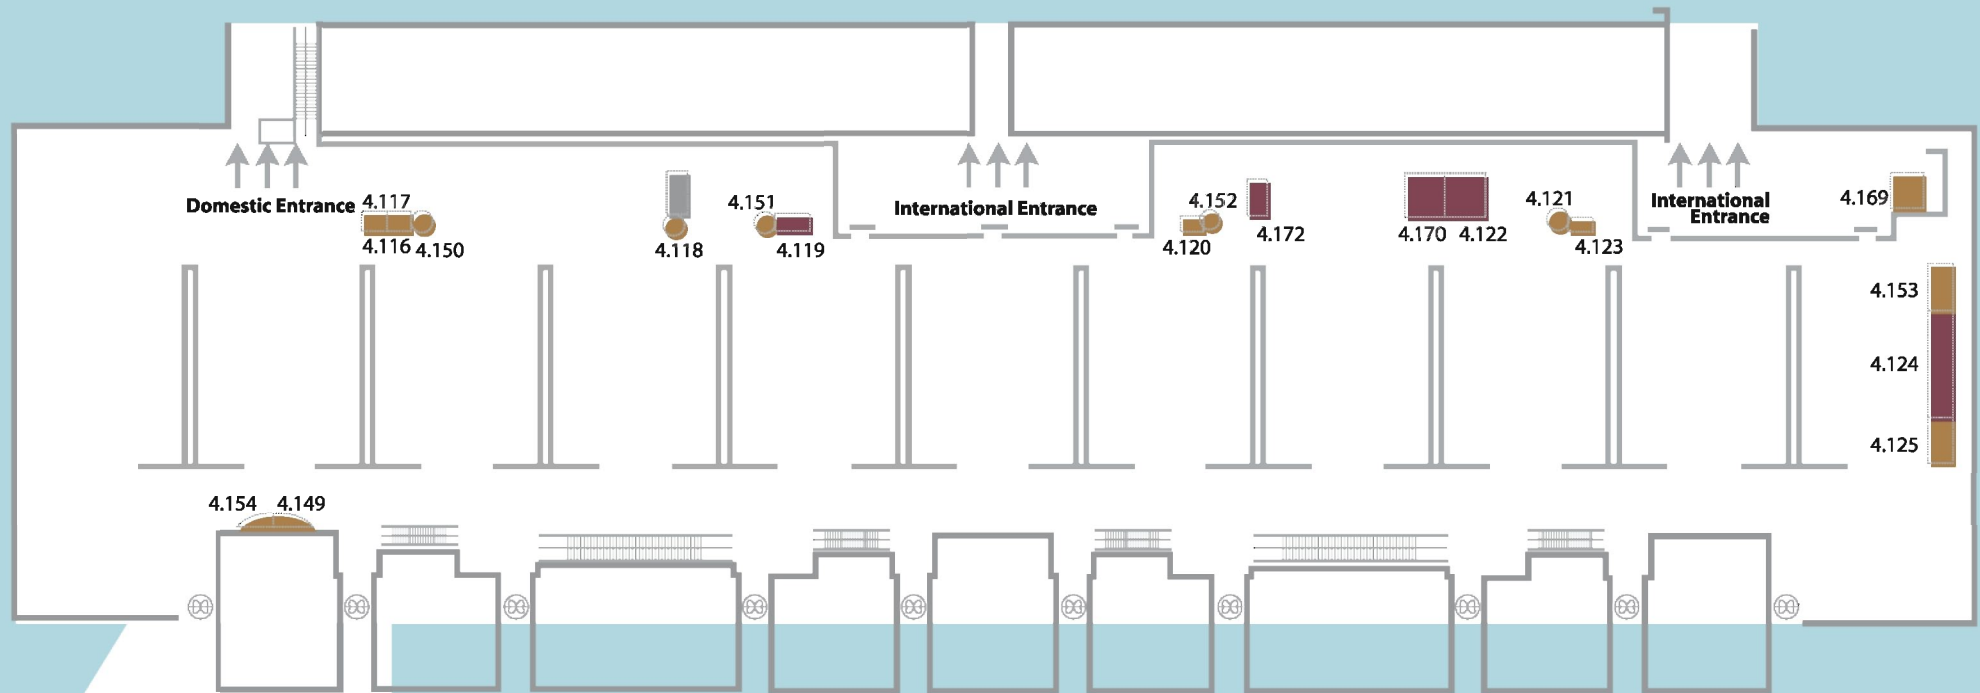

# LEVEL 4 MAIN TERMINAL

## Traveller's Services

Unit No.	Activity
4.123	Tour Market
4.116	Great Bangkok Travel
4.117	King Power Member Service
4.120	King Power Member Service
4.169	CAT Telecom
4.149	SCB FOREX & ATM
4.154	TMB FOREX & ATM
4.150	TMB FOREX & ATM
4.118	TMB FOREX & ATM
4.151	SCB FOREX & ATM
4.152	SCB FOREX & ATM
4.121	TMB FOREX & ATM
4.153	TMB Bank, FOREX & ATM
4.125	SCB Bank, FOREX & ATM

## Shopping

Unit No.	Activity
4.119	Books & Magazines
4.172	Books & Magazines
4.170	Family Mart
4.122	Boots
4.124	Family Mart