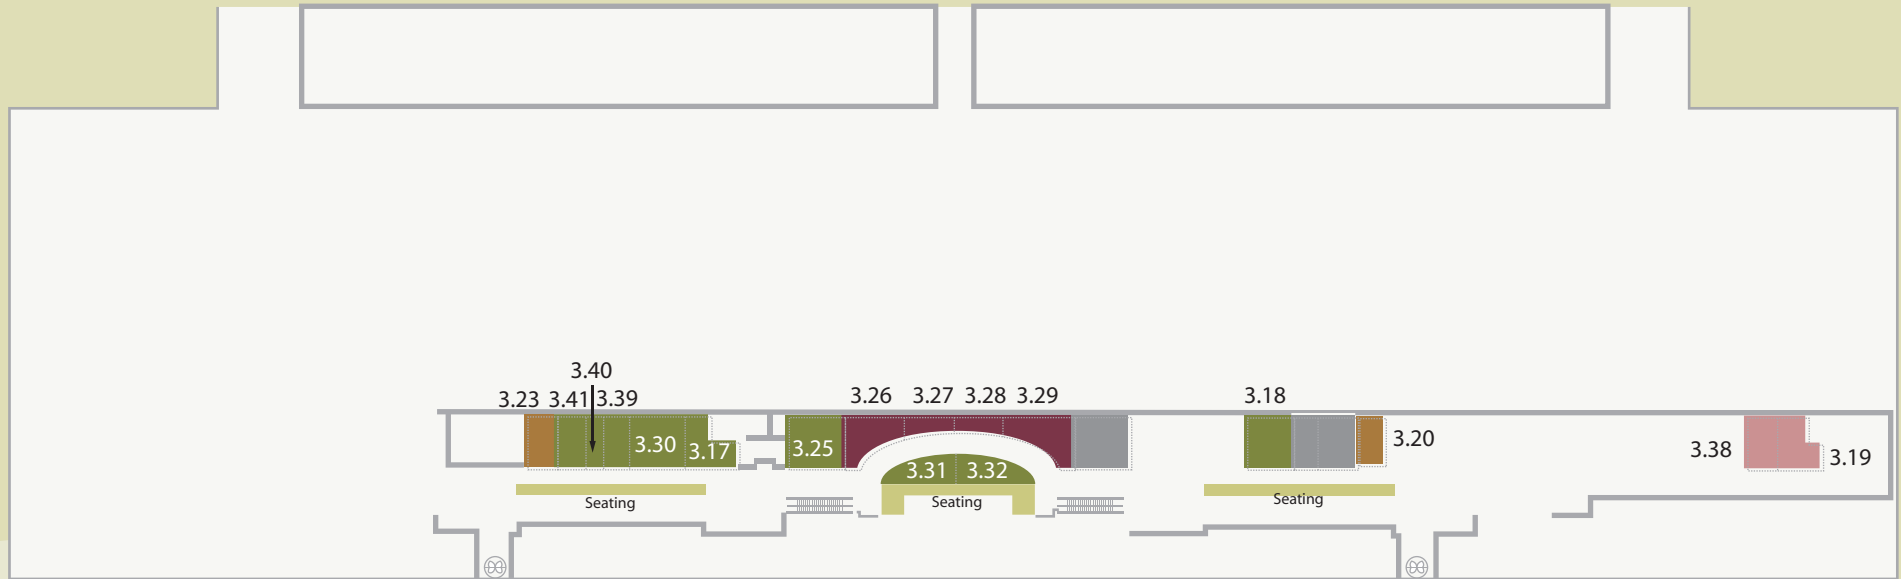

LEVEL 3 MAIN TERMINAL

Dining

Unit No.	Activity
3.41	Tate Café
3.40	Bakey Chic
3.39	China Town
3.30	Caffé Nero by Black Canyon
3.17	Starbuck Coffee
3.25	S&P
3.31	The Miracle by Louis's Tavern
3.32	The Miracle by Louis's Tavern
3.18	Dali Suki