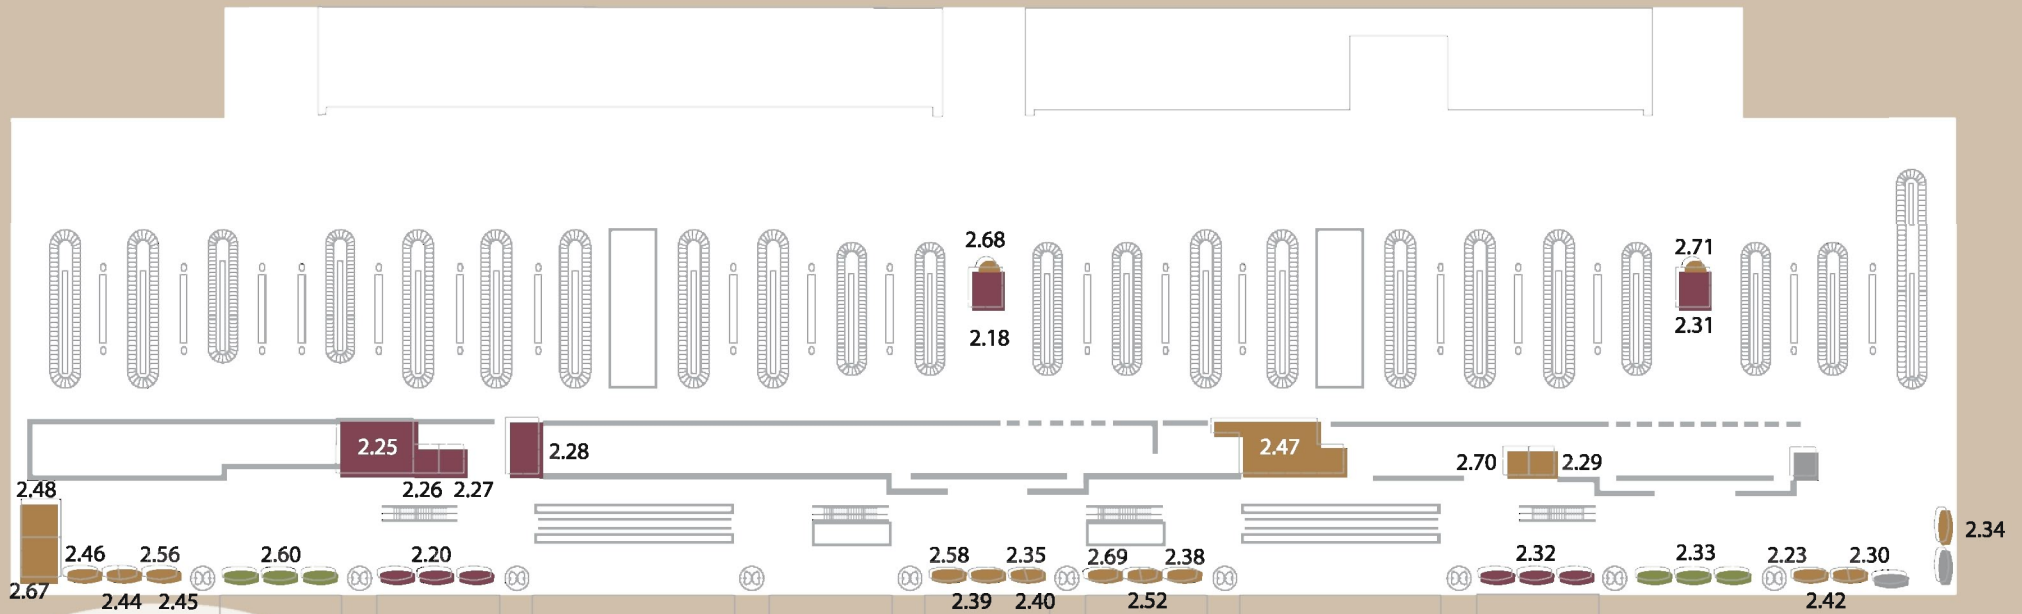

LEVEL 2 MAIN TERMINAL AND BAGGAGE CLAIM AREA

Dining

Unit No.	Activity
2.62	The Miracle by Louis' Tavern
2.33	The Miracle by Louis' Tavern

Shopping

Unit No.	Activity
2.31	Duty Free
2.18	Duty Free
2.25	Convenience Store
2.26	Body Shop
2.27	Local Cosmetic
2.28	Boots
2.20	Books & Magazines/Gifts & Toys/ Games/ Confectionery/ Flowers
2.32	Books & Magazines/Gifts & Toys/ Games/ Confectionery/ Flowers

Traveller's Services

Unit No.	Activity
2.46	Tourism Authority of Thailand (TAT)
2.21	Tourism Authority of Thailand (TAT)
2.47	Duty Free-Pick up Counter
2.48	SCB Bank, FOREX & ATM
2.67	TMB Bank, FOREX & ATM
2.44	Great Bangkok Travel
2.45	Thai Hotels Association
2.56	Association of Thai Travel Agents
2.58	SCB Bank, FOREX & ATM
2.39	Great Bangkok Travel
2.40	Association of Thai Travel Agents
2.35	Thai Hotels Association
2.69	TMB Bank, FOREX & ATM
2.52	Digital Phone